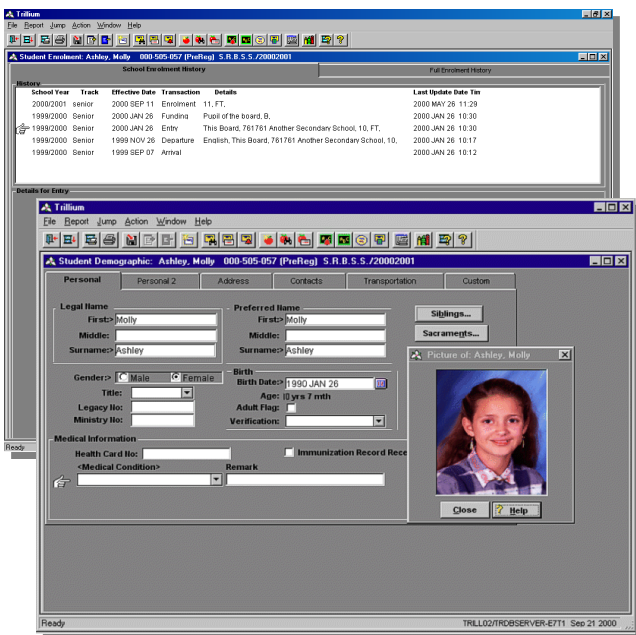

## Managing student information has never been easier

- ✓ Student Demographics
- ✓ Student Registration
- ✓ Course Management & Scheduling
- ✓ Examination Time Tabling
- ✓ Student Attendance
- ✓ Achievement Reporting and Tracking
- ✓ Special Education
- ✓ Classroom Management
- ✓ Co-curricular and Extra-curricular Activities
- ✓ SIF Agent for Interfacing with Other Systems
- ✓ Census Data
- ✓ Trillium Reports
- ✓ Data Conversion Tools
- ✓ Legislative Reporting
- ✓ Datamart Reporting and Web Portal Platform

Trillium's corporate data structure combines data from each classroom in each school in the district allowing quick and easy management and maintenance of both school and district-wide student information